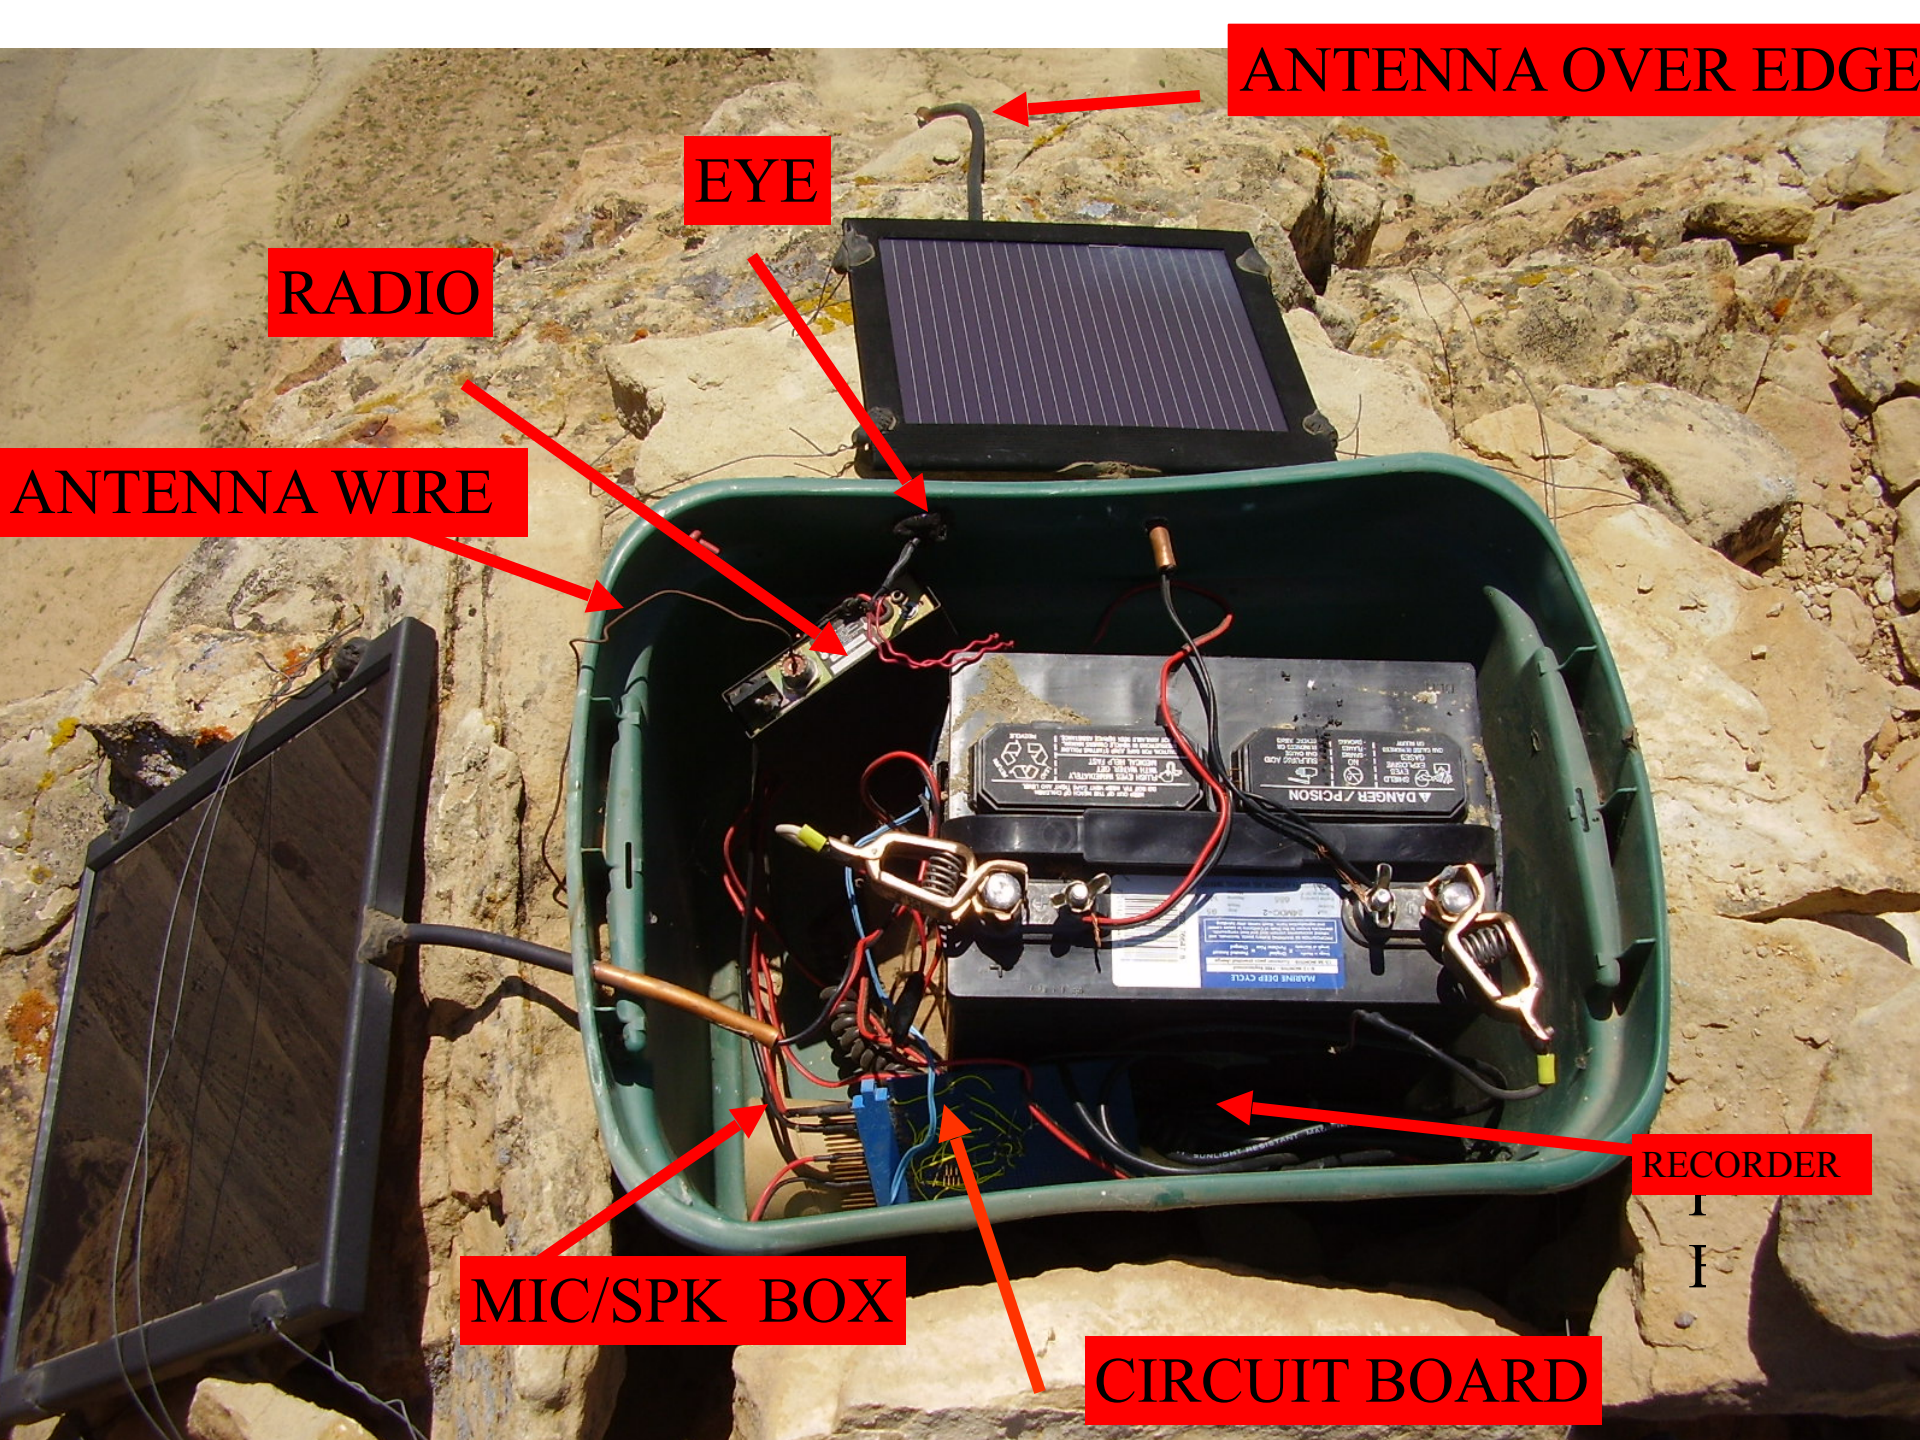

ON POINT

39-09-37.6N x 108-27-30.6W

1996

ANTENNA OVER EDGE

EYE

RADIO

ANTENNA WIRE

RECORDER

MIC/SPK BOX

CIRCUIT BOARD

SEALED

Tube between recorder speaker and radio microphone

Leaving a thank you for the parts note

Calling in on the HAM radio to report the find !

BATTERY

EYE

RADIO
SHACK
VOICE
RECORDER

CIRCUITS

MIDLAND
CB TRANSCEIVER