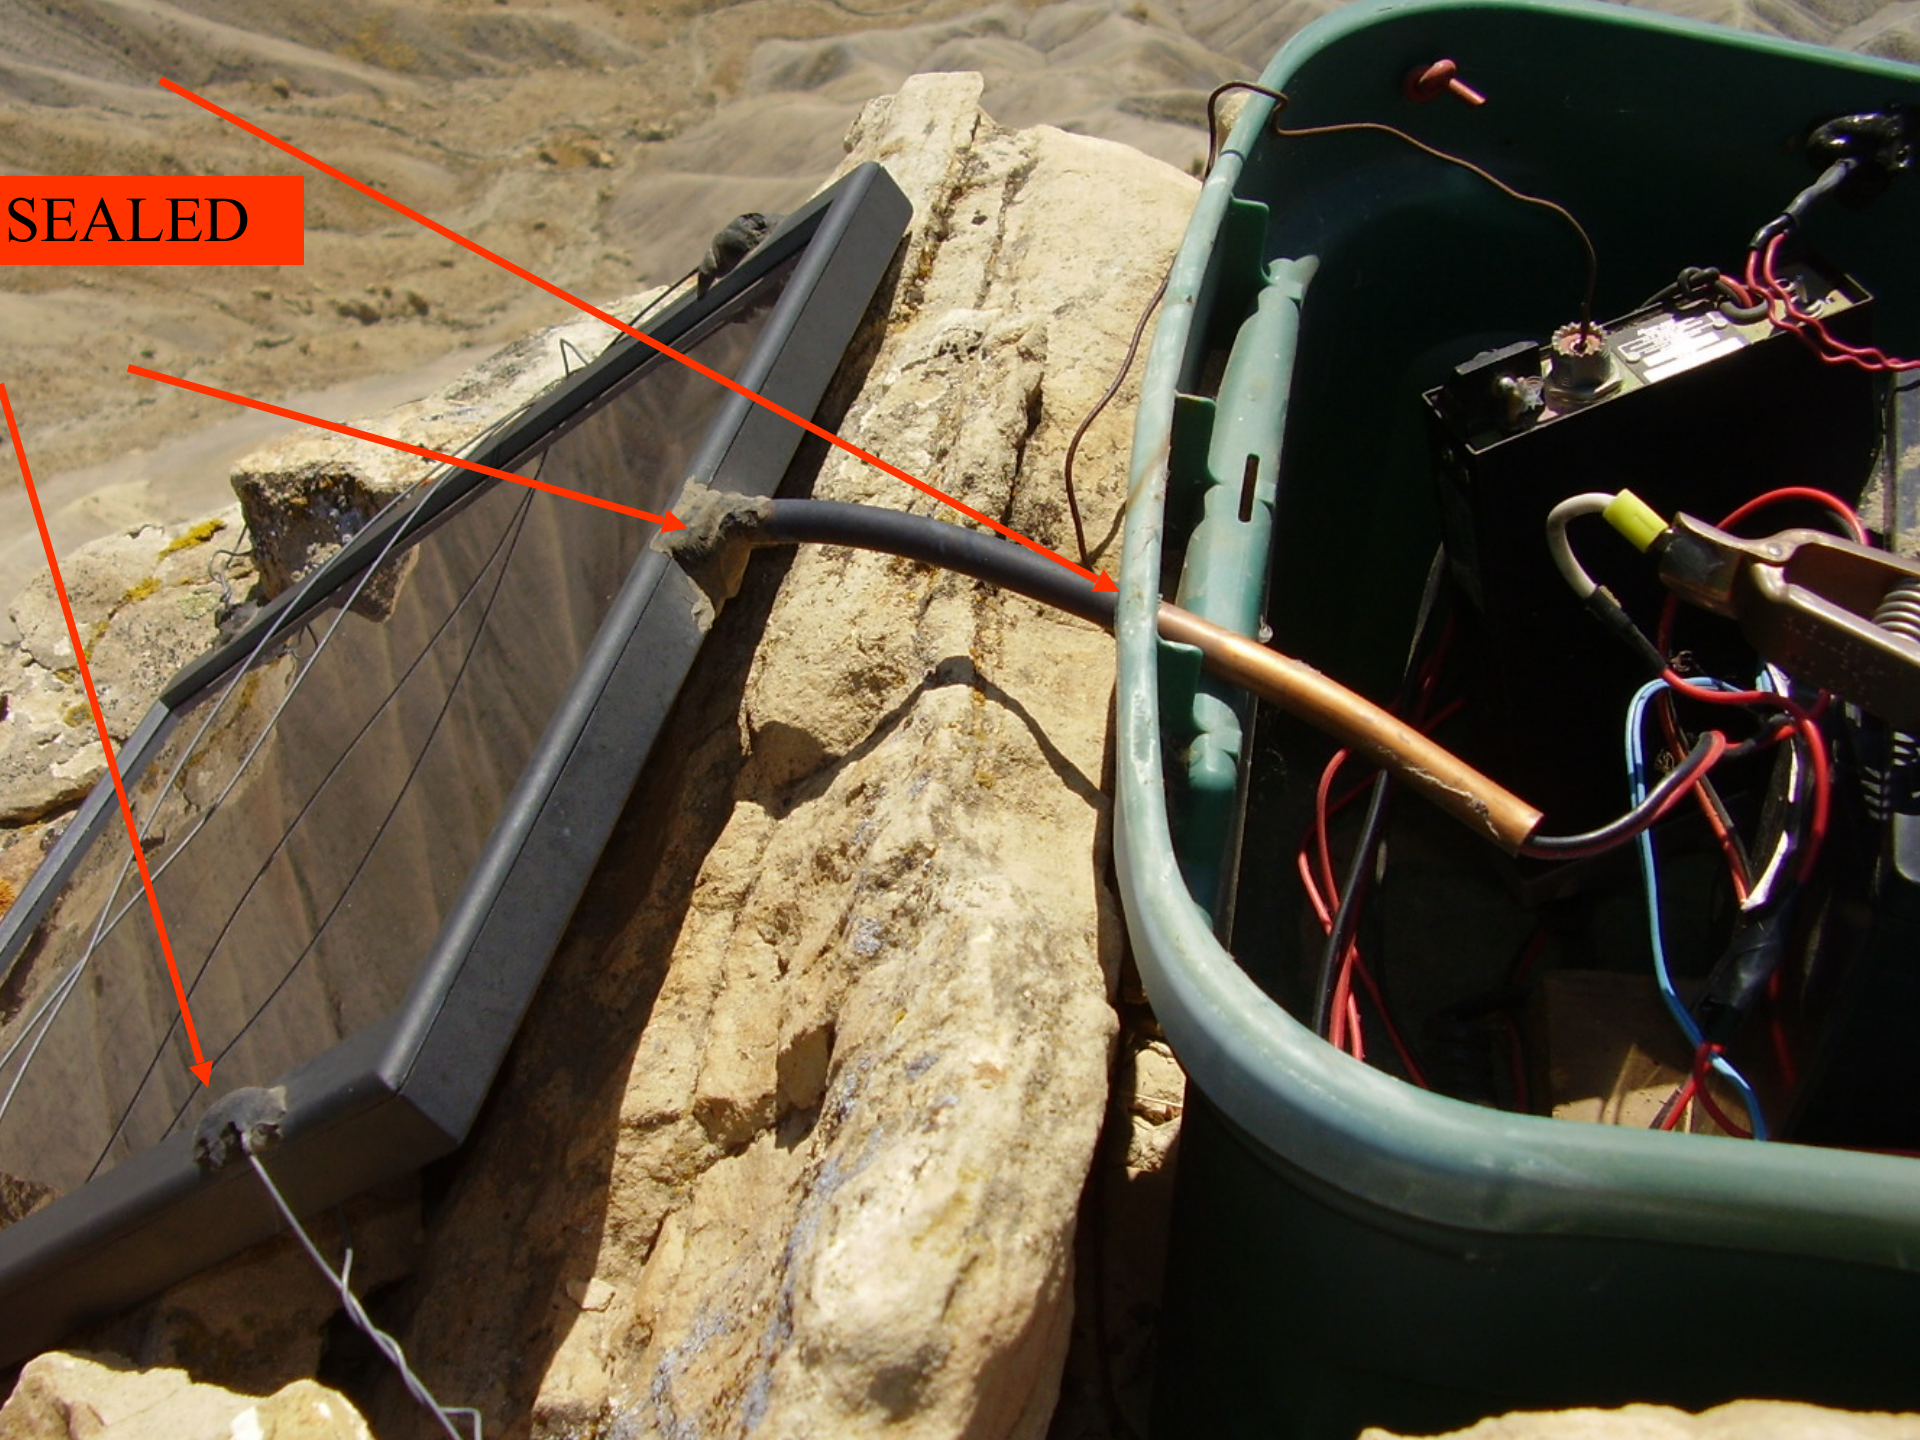

ON POINT

39-09-37.6N x 108-27-30.6W

1996

ANTENNA OVER EDGE

EYE

RADIO

ANTENNA WIRE

RECORDER

MIC/SPK BOX

CIRCUIT BOARD

SEALED

Tube between recorder speaker and radio microphone

Leaving a thank you for the parts note

Calling in on the HAM radio to report the find !

BATTERY

EYE

RADIO
SHACK
VOICE
RECORDER

CIRCUITS

MIDLAND
CB TRANSCEIVER